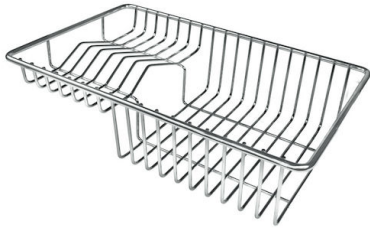

GALLERY

EQUIPMENT

Black grid
8100 615

Black grid
8100 614

OPTIONAL ACCESSORIES

Stainless steel plate rack
8100 303

White bowl
8153 100

Stainless steel perforated tray
8151 001

**Graters kit with ring-holder and
food collection tray**
8159 101

Kit Black
8100 037

Stainless steel colander
8151 010

Stainless steel perforated tray
8151 000

**Stainless steel perforated tray PVD
Copper**
8151 008