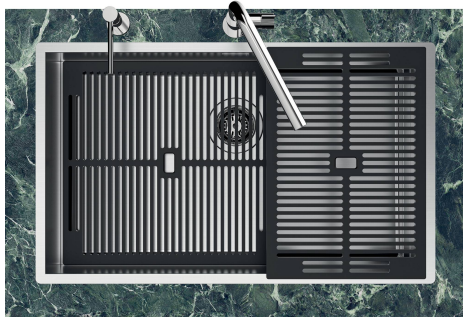

GALLERY

EQUIPMENT

Black grid
8100 614