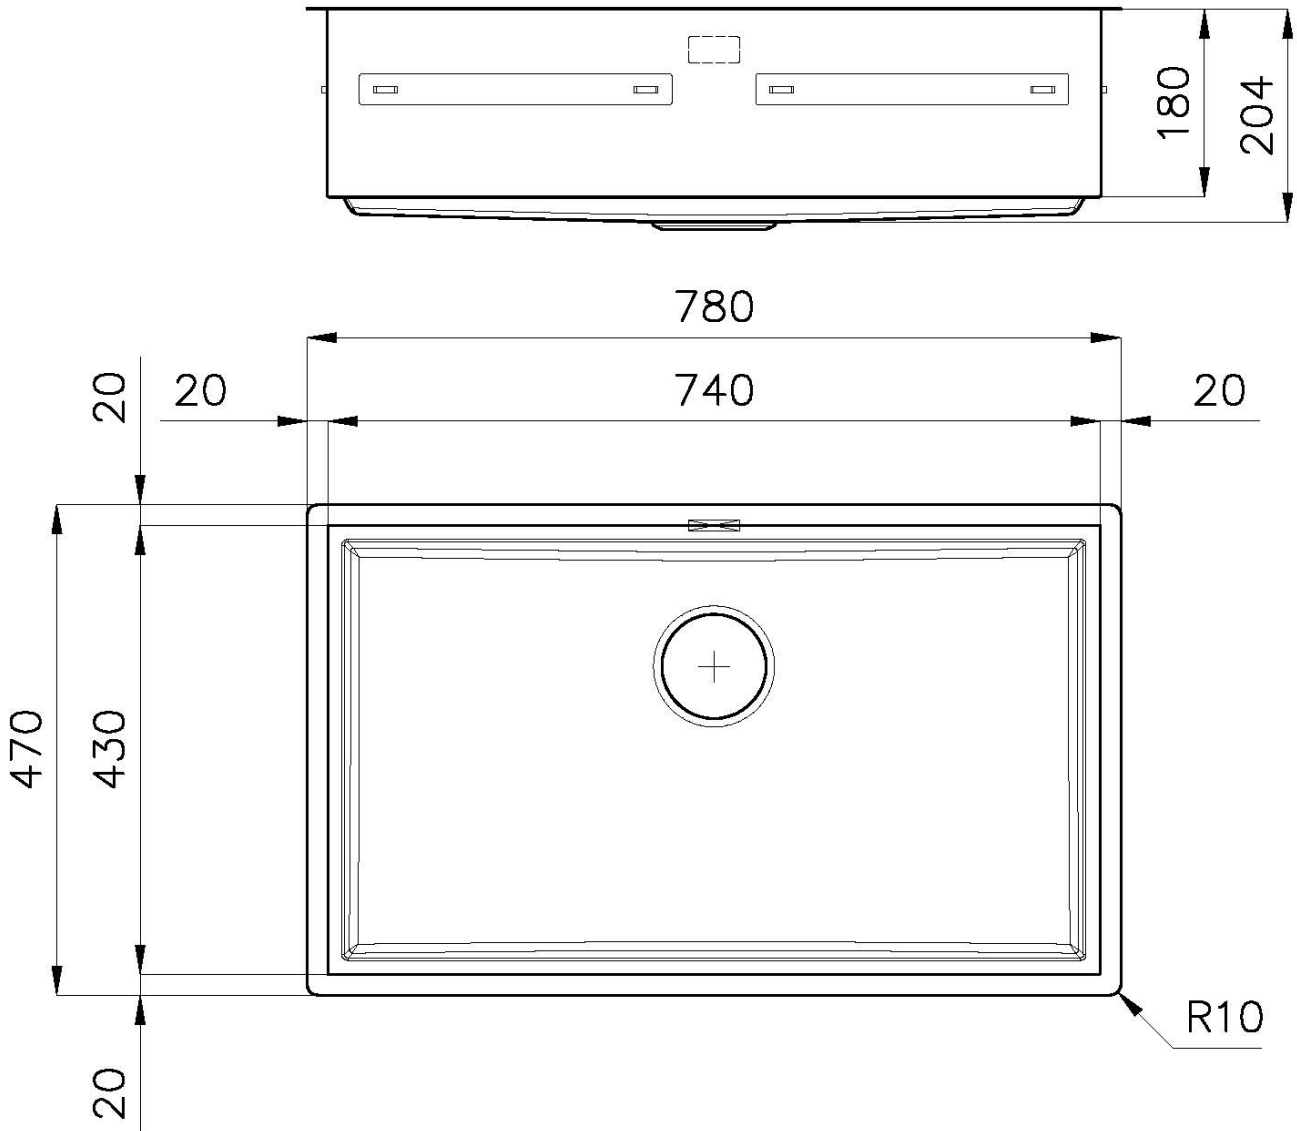

TECHNICAL DATA

1257/05-